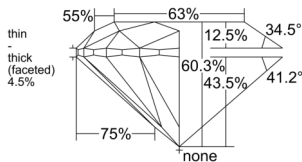

GIA®

FACSIMILE

GIA REPORT 1232474934

Verify this report at GIA.edu

GIA NATURAL DIAMOND DOSSIER®

January 03, 2025
GIA Report Number 1232474934
Shape and Cutting Style ..... Round Brilliant
Measurements ..... 5.40 - 5.45 x 3.27 mm

GRADING RESULTS

Carat Weight ..... 0.60 carat
Color Grade ..... H
Clarity Grade VS1
Cut Grade ..... Very Good

ADDITIONAL GRADING INFORMATION

Polish ..... Very Good
Symmetry ..... Very Good
Fluorescence ..... None
Clarity Characteristics..... Crystal, Needle, Cloud, Pinpoint
Inscription(s): GIA 1232474934

PROPORTIONS

Profile to actual proportions

GRADING SCALES

GIA COLOR SCALE	GIA CLARITY SCALE	GIA CUT SCALE	
D	FLAWLESS	EXCELLENT	
E	INTERNALLY FLAWLESS		
F		VVS₁	VERY GOOD
G	VVS₂		
H	VS₁	GOOD	
I	VS₂		
J	SI₁	FAIR	
K	SI₂		
L	I₁	POOR	
M	I₂		
N	I₃		
O			
P			
Q			
R			
S			
T			
U			
V			
W			
X			
Y			
Z